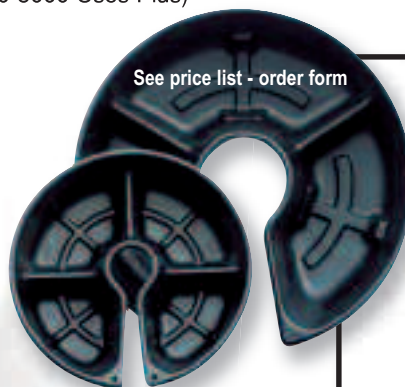

Two (2) - Portable - Slow Drip...Water Delivery System's

TREE RINGS

Portable Slow Drip Water Delivery System

Spec's...TREE RING (Regular)

- Capacity - 25 gallons • Drip Time - 3-4 hrs
- Max. Tree Diameter - 10" , Height 10"
- Construction - HDPE/ UV Resistant
- Color - Black
- Weight - 7 lb. Each
- Life Expectancy - 3-10 Years
(Estimated 1000-5000 Uses Plus)

Spec's...TREE RING JR

- Capacity - 10 gallons • Drip Time - 2-3 hrs
- Max. Tree Diameter - 4" , Height 8"
- Construction - HDPE/ UV Resistant
- Color - Black
- Weight - 3 lb. Each
- Life Expectancy - 3-10 Years
(Estimated 1000-5000 Uses Plus)

Cost Pennies per Use!

- Eliminates guess work in watering
- Durable & rugged for long life
- Nest for easy storage
- Reduces watering frequency
- Eliminates runoff
- Facilitates 90% moisture absorption
- 100% deep soil penetration
- More targeted and effective than sprinkler systems
- More water-efficient than rain or irrigation